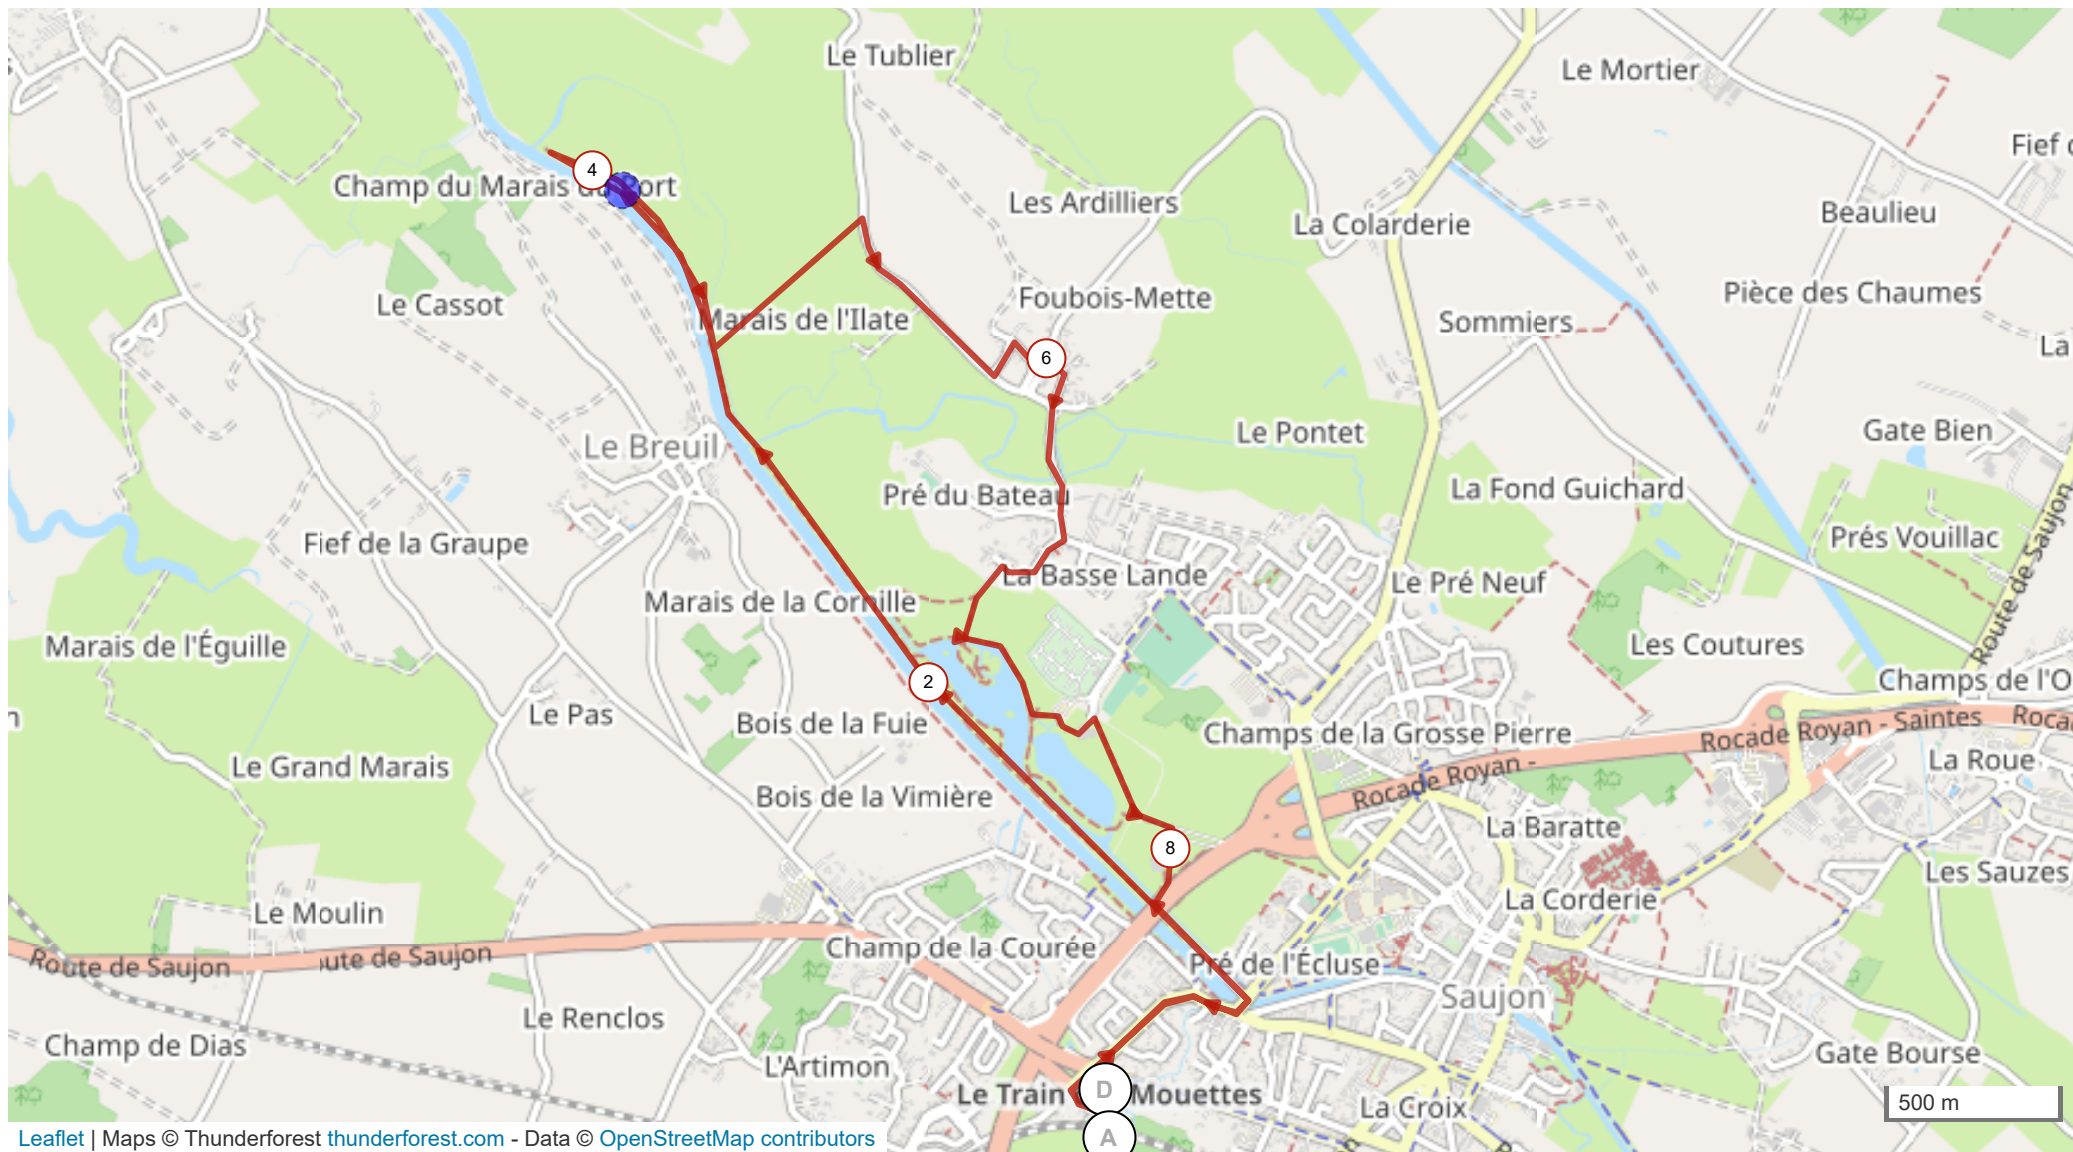

14091487 | Marche | TrainDesMouettes-Saujon-9km

Saujon -> Saujon

9.308 km ↑ 14 m ↓ 14 m ▲ 1 m ▲ 5 m

Leaflet | Maps © Thunderforest thunderforest.com - Data © [OpenStreetMap](https://openstreetmap.org/) contributors

© 2022 Openrunner